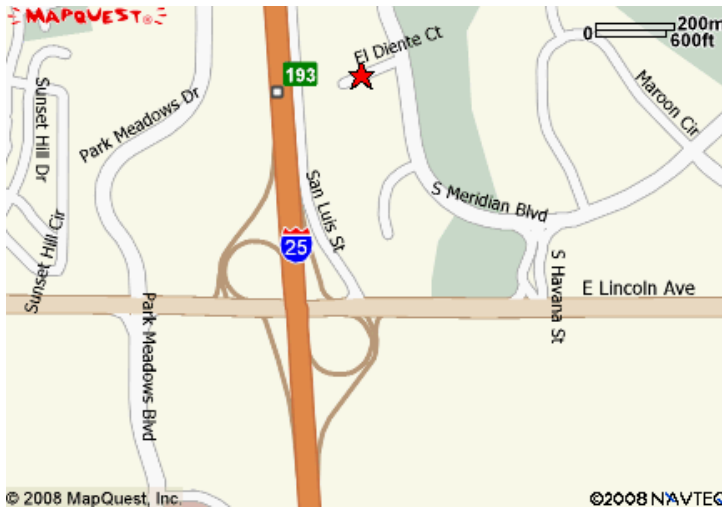

## DRIVING DIRECTIONS

Lighthouse Worship Center is meeting at the Candlewood Suites Hotel in The Meridian Business Park, across I25 from Park Meadows mall.

Ride the Light Rail to church on Sunday mornings. We are a short distance from the **Lincoln Light Rail Station**. Please call the church to arrange for pick up service. *See Light Rail route map below.*

### **From the North:**

Take I-25 South to the Lincoln Avenue exit, #193 and turn Left (East). Proceed one block to S. Havana St. and turn Left. Take an immediate Left onto Meridian Blvd. Take your second Left onto El Diente Ct (you will see the Candlewood Suites along with the *Pan Asian* and *Carrabba's* restaurants). Turn Right into the Candlewood Suites parking lot.

### **From the South:**

Take I-25 North to E. Lincoln Avenue exit, #193. Turn Right (East). Proceed one block to S. Havana St. and turn Left. Take an immediate Left onto Meridian Blvd. Take your second Left onto El Diente Ct (you will see the Candlewood Suites along with the *Pan Asian* and *Carrabba's* restaurants). Turn Right into the Candlewood Suites parking lot.

### **From the East:**

Take E-470 West. Take the I-25 South, to the Lincoln Avenue exit, #193. Turn Right (East). Proceed one block to S. Havana St. and turn Left. Take an immediate Left onto Meridian Blvd. Take your second Left onto El Diente Ct (you will see the Candlewood